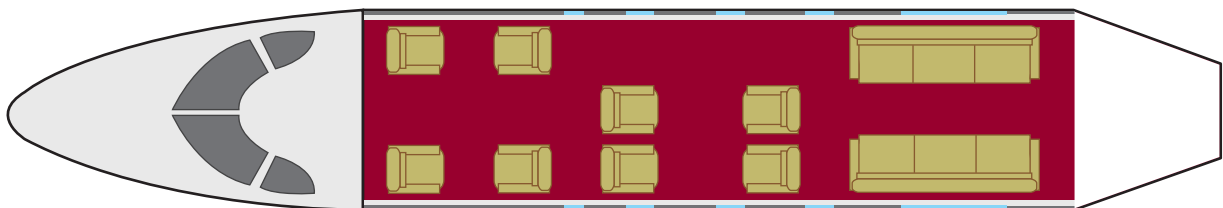

Seats configuration

* Configuration and specification may be varied without notification

premiar

PT Ekspres Transportasi Antarbenua
Halim Perdanakusuma Airport
Terminal Building Ground Floor Jakarta 13610, Indonesia
Tel +62 21 809 1255 Fax +62 21 800 2060
Booking No. +62 818 118 888 (24 hours)