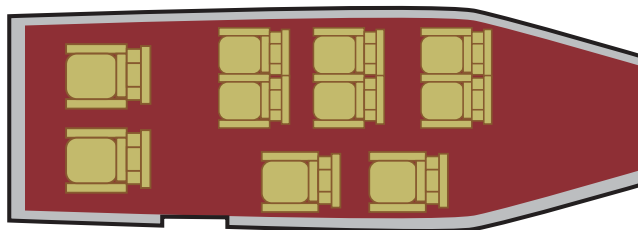

Seats configuration

* Configuration and specification may be varied without notification

premiáir

PT Ekspres Transportasi Antarbenua
Halim Perdanakusuma Airport
Terminal Building Ground Floor Jakarta 13610, Indonesia
Tel +62 21 809 1255 Fax +62 21 800 2060
Booking No. +62 818 118 888 (24 hours)